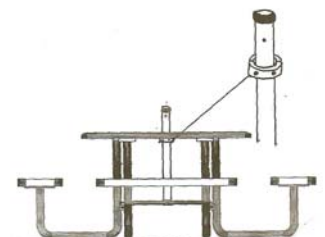

U BRACE UMBRELLA ANCHOR

This unit uses the weight of the table to help anchor the umbrella and prevent it from coming out. Simple to use and requires no maintenance. The U brace attaches to the umbrella pole underneath the table top. This unit is stainless steel and attaches by removing two allen screws and then tightening the two halves of the collar around the umbrella pole. Ships UPS.

UBRACE	anchor	2 lbs	$25.00