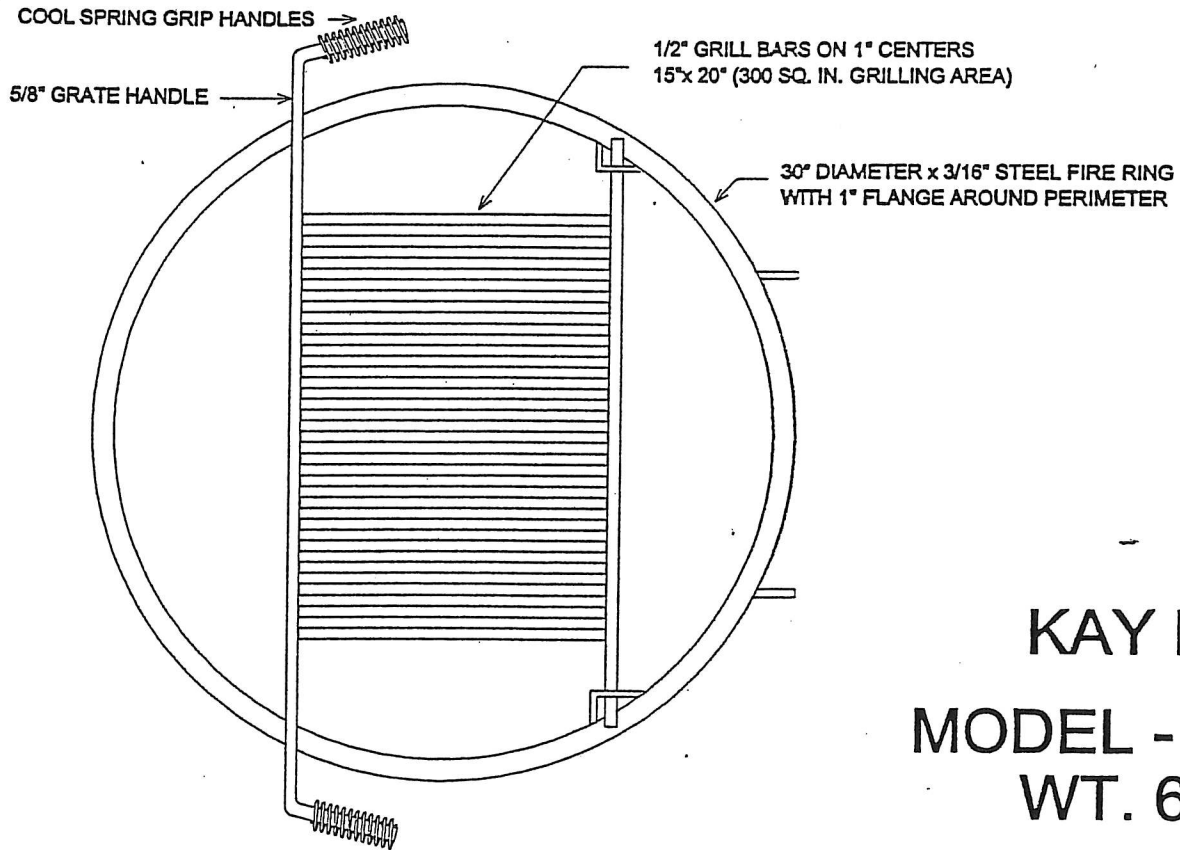

ANCHOR BRACKET ALLOWS GRILL TO BE TIPPED UP FOR EASY ASH CLEAN OUT

1/2" ANCHOR RODS FORMED INTO A "U" SHAPE FOR ANCHORING IN CONCRETE

KAY PARK
MODEL - FR730TB
WT. 69 lbs.