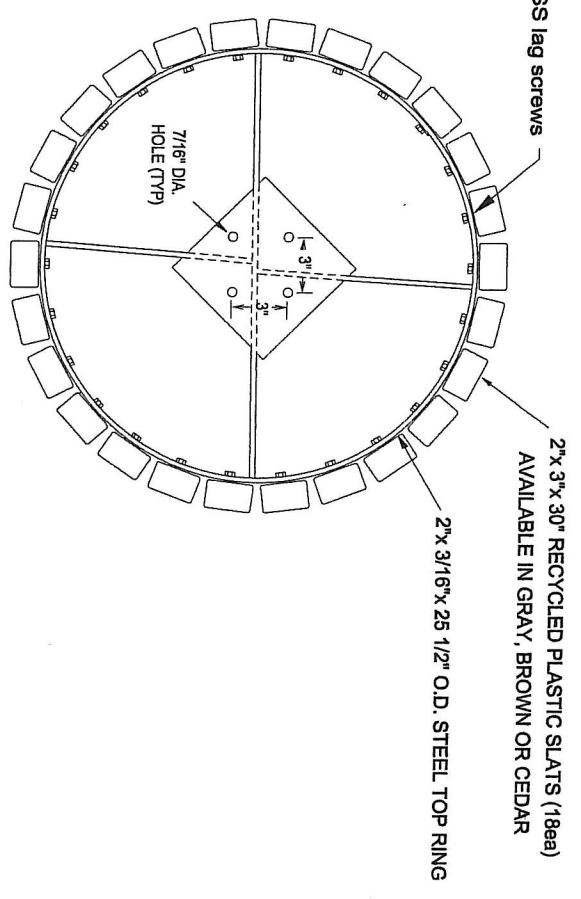

FILE NAME: WS3032LRPP

KAY PARK

MODEL
WS3032LRPP

WT.
128

DRAWN BY
LCB

DATE
2/04

SCALE
NONE