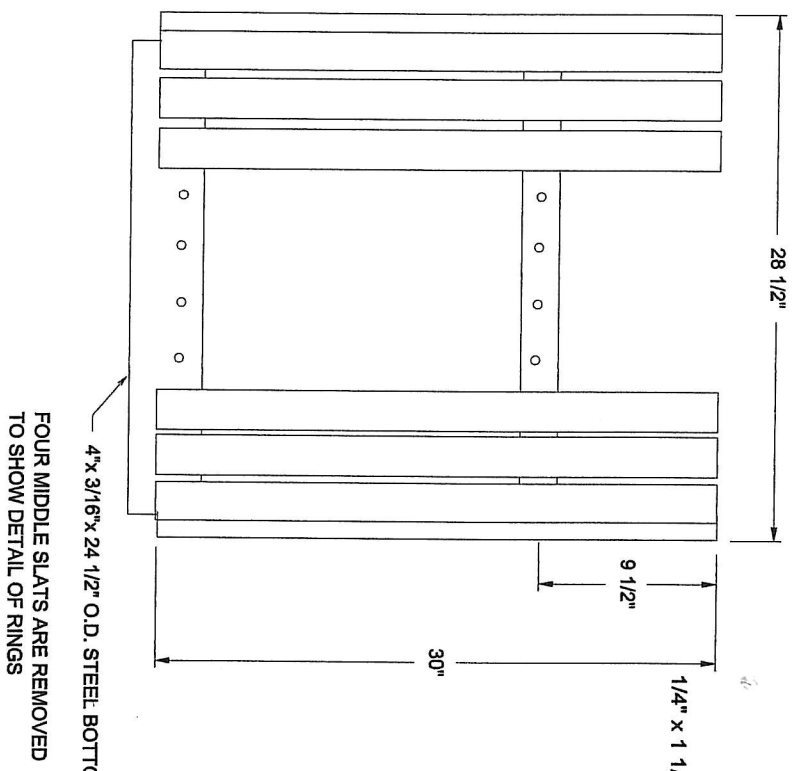

FILE NAME: WS3032LRPP

KAY PARK

MODEL
WS3032LRPP

WT.
128

DRAWN BY
LCB

DATE
2/04

SCALE
NONE