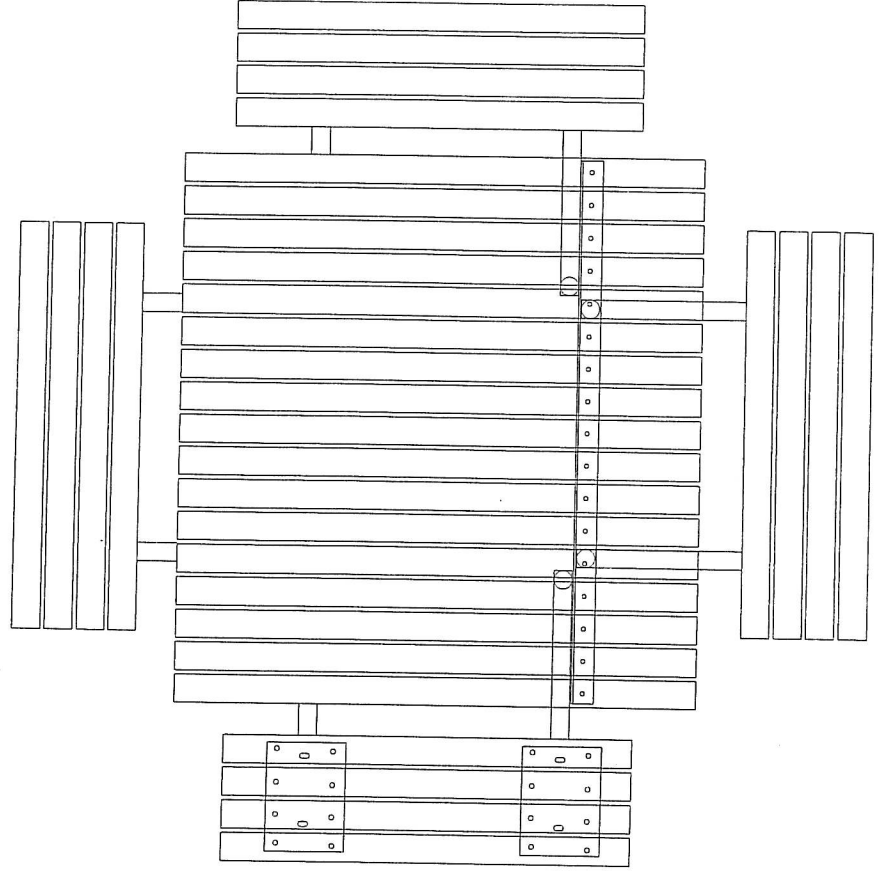

The frame is made from heavy 1 5/8" OD pipe. A heavy X brace stabilizes the whole frame. It is coated with a long lasting powdercoat in black. The top and seats are 2" x 3" nominal recycled plastic that is UV protected. The recycled plastic is steel reinforced to prevent sagging.